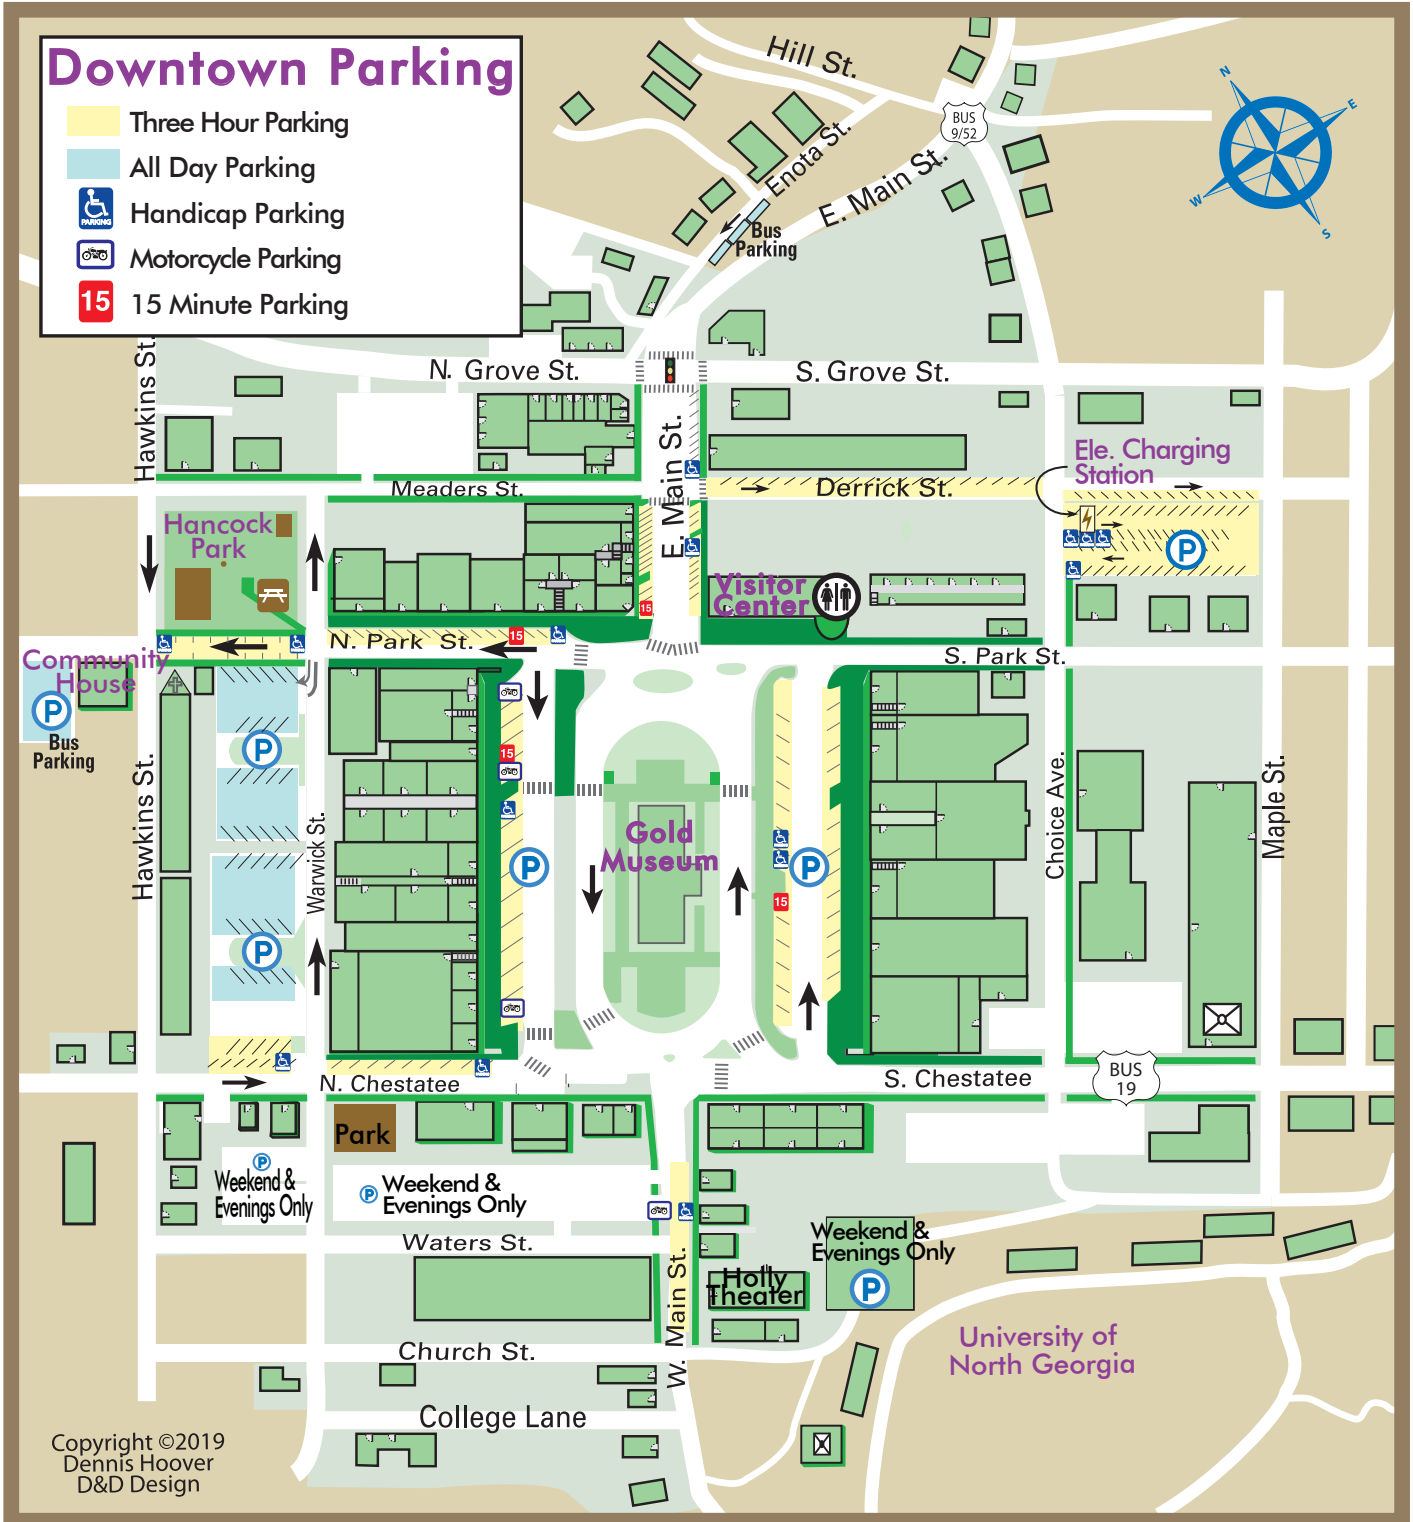

Downtown Parking

-  Three Hour Parking
-  All Day Parking
-  Handicap Parking
-  Motorcycle Parking
-  15 Minute Parking

Copyright ©2019
Dennis Hoover
D&D Design